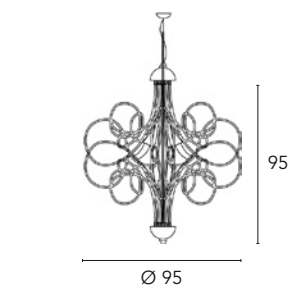

Chic

Michele Bellesso design

Chic 2010/S12L

Chic 2010/S8L

Chic 2010/S5L

Chic 2010/A2L

Chic 2010/PL6L

Chic 2010/S12L
12 x max 40W
G9 230V
CE V